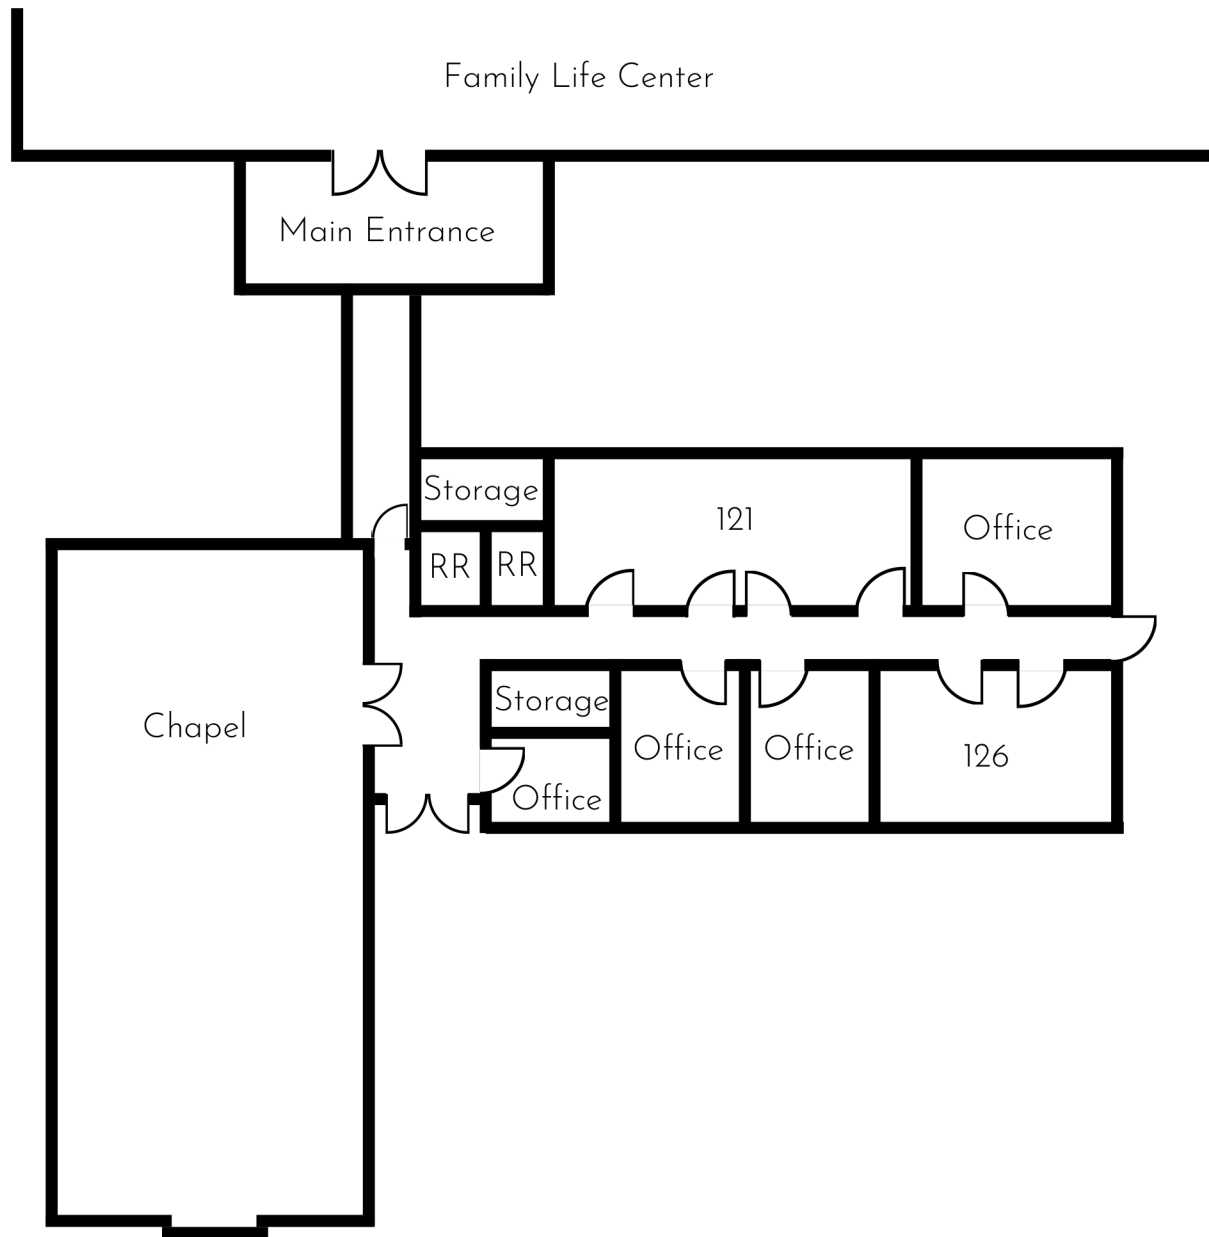

WHITE PLAINS
BAPTIST CHURCH

Brick Building

329 Franklin Rd
Scottsville, KY 42164

(270)237-4222
whiteplains.church