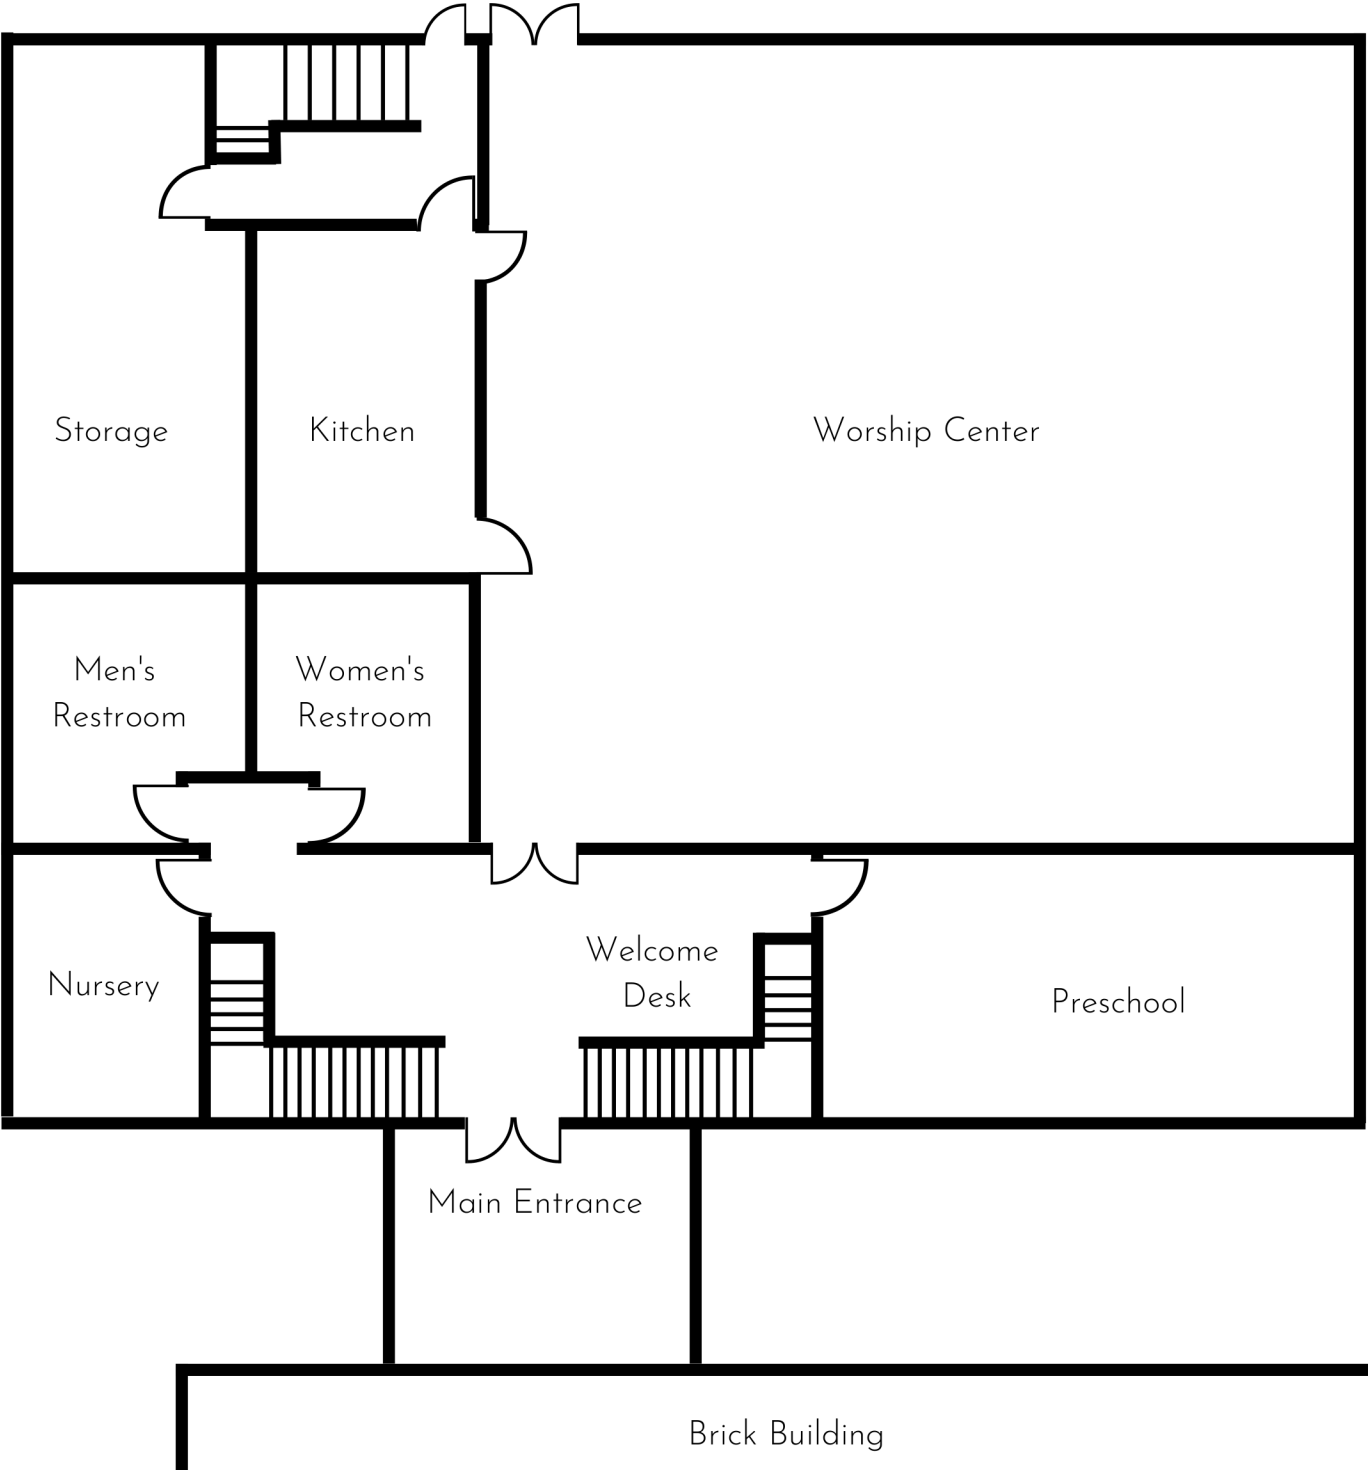

WHITE PLAINS
BAPTIST CHURCH

Family Life Center
First Floor

329 Franklin Rd
Scottsville, KY 42164

(270)237-4222
whiteplains.church